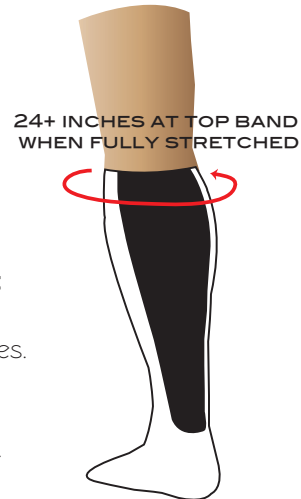

XPANDASOX®

BID FAREWELL TO SOCKS THAT BIND & FALL DOWN

WWW.XPANDASOX.COM
PATENT PENDING

SPEC SHEET

WOMEN'S KNEE HIGH

AVAILABLE IN 2 SIZES:

- 9-11: Fits shoe size 5-10
- 10-12: Fits shoe size 10-12

XPANDAPANEL STRETCH:

Top band stretches to 24+ inches to accommodate wide and athletic calves.

SOCK HEIGHT:

16 inches from back heel to top band.

WOMEN'S 9-INCH CREW*

AVAILABLE IN 2 SIZES:

- 9-11: Fits shoe size 5-10
- 10-12: Fits shoe size 10-12

XPANDAPANEL STRETCH:

Top band stretches to 22+ inches to accommodate wide and athletic calves.

SOCK HEIGHT:

9 inches from back heel to top band.

UNISEX MID CALF CREW

AVAILABLE IN 3 SIZES:

- 10-12: Fits women's shoe size 10-12
- 10-13: Fits men's shoe size 8-12
- 13-15**: Fits men's shoe size 11.5-15

XPANDAPANEL STRETCH:

Top band stretches to 24+ inches to accommodate wide and athletic calves.

SOCK HEIGHT:

13 inches from back heel to top band.

*Available for Spring 2016 & custom order

**Available for custom order