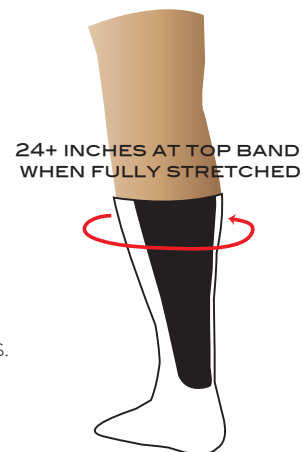

XPANDASOX®

BID FAREWELL TO SOCKS THAT BIND & FALL DOWN

WWW.XPANDASOX.COM
PATENT PENDING

SPEC SHEET

WOMEN'S KNEE HIGH

AVAILABLE IN 2 SIZES:

- 9-11: Fits shoe size 5-10
- 10-12: Fits shoe size 10-12

XPANDAPANEL STRETCH:

Top band stretches to 24+ inches to accommodate wide and athletic calves.

SOCK HEIGHT:

16 inches from back heel to top band.

WOMEN'S 9-INCH CREW*

AVAILABLE IN 2 SIZES:

- 9-11: Fits shoe size 5-10
- 10-12: Fits shoe size 10-12

XPANDAPANEL STRETCH:

Top band stretches to 22+ inches to accommodate wide and athletic calves.

SOCK HEIGHT:

9 inches from back heel to top band.

UNISEX MID CALF CREW

AVAILABLE IN 3 SIZES:

- 10-12: Fits women's shoe size 10-12
- 10-13: Fits men's shoe size 8-12
- 13-15**: Fits men's shoe size 11.5-15

XPANDAPANEL STRETCH:

Top band stretches to 24+ inches to accommodate wide and athletic calves.

SOCK HEIGHT:

13 inches from back heel to top band.

*Available for Spring 2016 & custom order

**Available for custom order